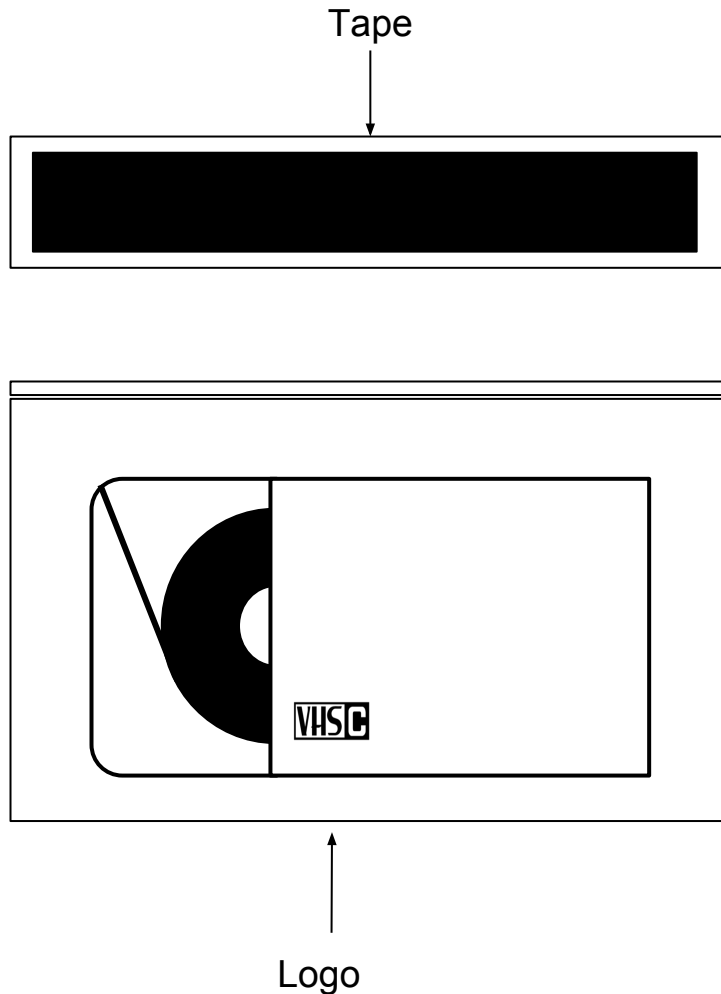

THIS IS A VHS-C TAPE

Common Identifiers for VHS - Compact tapes

- ❑ **VHS logo**
 - There will be a VHSC logo somewhere in the middle of the tape
- ❑ **VHS cassette tape**
 - Dimensions:
3.625" x 2.25" x 0.8"
 - Typically made of black plastic with a white hub and clear window
 - Tape width is 1/2"
- ❑ **Common brands**
 - Sony - Fuji
 - JVC - TDKI
 - Panasonic
- ❑ **DO NOT PUT A VHS-C TAPE IN A REGULAR VHS DECK. USE AN ADAPTER!**